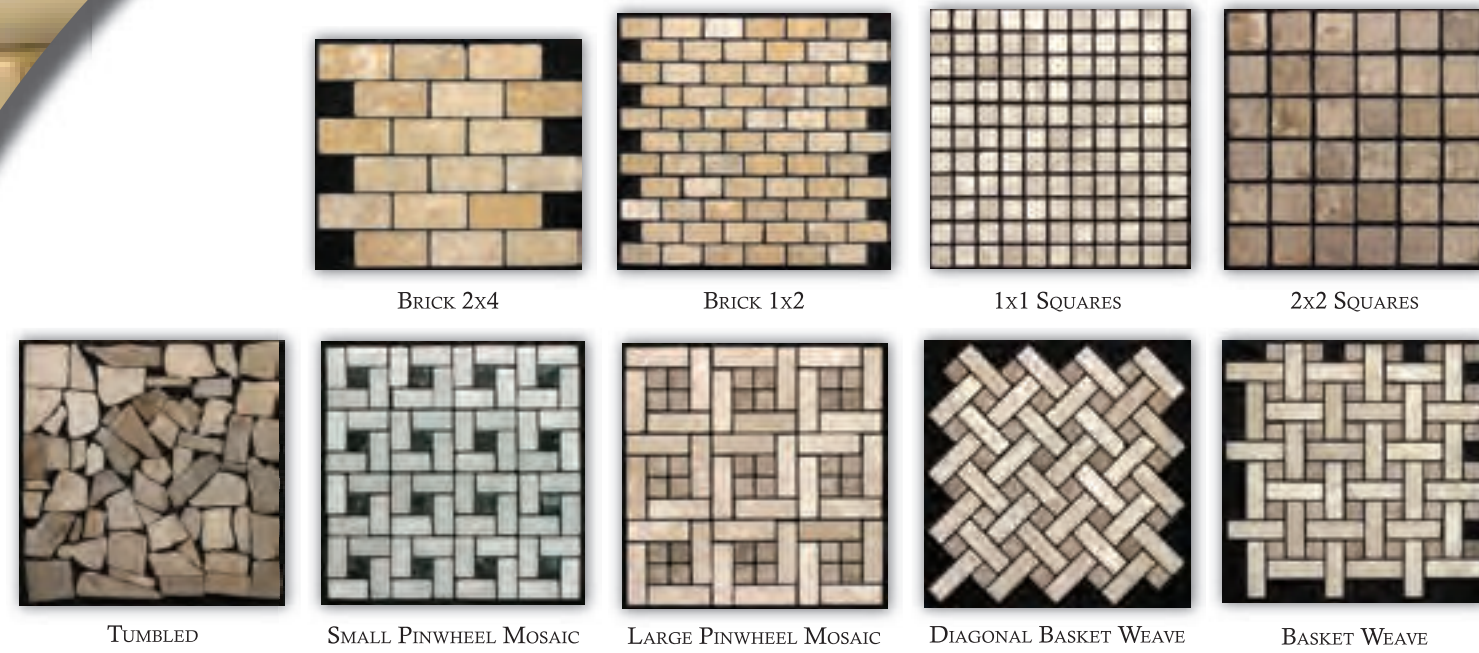

ROUND WITH LIP

BAR PREP SINK

DOUBLE KITCHEN SINK

Mosaic

Beauty in shape and pattern; is what many have to say about stone mosaics.

Each stone set into a pattern, yet they are each unique and random by themselves. House of Stile mosaics combine contrast and pattern together to bring you a tile that is one-of-a-kind artwork on its own. Various styles, paterrens and colors available.

MOSAIC TILES	MOSAIC BORDERS
12"x12"	2"x12"
	3"x12"
	4"x12"
	5"x12"

Borders, Edges & Trims

Finish it off!

From the same stone that Tiles are made we bring you the finishing touch that finishes-it-off, and brings out the unique quality and style you desire in your design. Fireplace mantels, base boards, crown moldings, bathroom and wall accents, frames, are just a few ways people have used these styles of shaped stone to transform your room into something amazing.